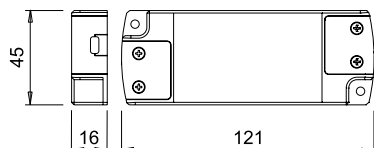

FLAT15/12R

with 10-ways Micro12 distributor

CE EAC □ ⊕ SELV 🏠

Code	Input	Output	Power
0852501	220-240Vac	12Vdc	15W

POWER CORD AND DISTRIBUTOR INCLUDED.

SLIM15/12R

with 12-ways Micro12 distributor

CE EAC □ ⊕ SELV 🏠