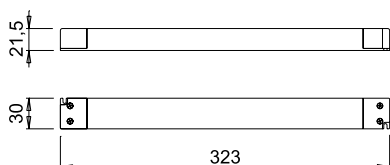

CE EAC SELV

Code	Input	Output	Power
0867901	220-240Vac	12Vdc	100W

POWER CORD AND DISTRIBUTOR INCLUDED.

SLIM132/12R

with 10-ways Micro12 distributor

CE EAC SELV

Code	Input	Output	Power
0870501	220-240Vac	12Vdc	132W

POWER CORD AND DISTRIBUTOR INCLUDED.

SLIM180/12R

with 10-ways Micro12 distributor

CE EAC SELV

Code	Input	Output	Power
0870601	220-240Vac	12Vdc	180W

POWER CORD AND DISTRIBUTOR INCLUDED.