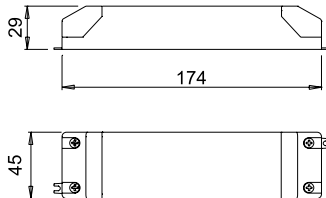

SLT60-12VFG-UN

with 9-ways Micro12 distributor

Code	Input	Output	Power
0867801	220-240Vac	12Vdc	60W

POWER CORD AND DISTRIBUTOR INCLUDED.