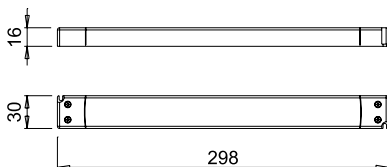

POWER CORD AND DISTRIBUTOR INCLUDED.

SLT60-12VFG-UN

with 9-ways Micro12 distributor

Code	Input	Output	Power
0867801	220-240Vac	12Vdc	60W

POWER CORD AND DISTRIBUTOR INCLUDED.

SLIM100/12R

with 10-ways Micro12 distributor