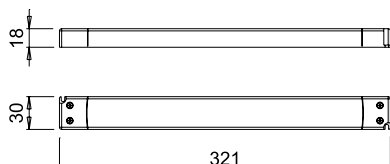

SLIM132/12R

with 10-ways Micro12 distributor

CE EAC SELV

Code	Input	Output	Power
0870501	220-240Vac	12Vdc	132W

POWER CORD AND DISTRIBUTOR INCLUDED.