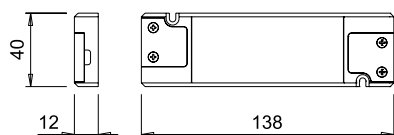

ST30/12R

with 10-ways Micro12 distributor

CE EAC □ ⊕ SELV 🏠

Code	Input	Output	Power
0859001	220-240Vac	12Vdc	30W

POWER CORD AND DISTRIBUTOR INCLUDED.