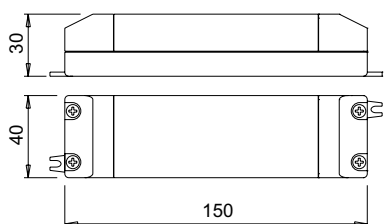

Code	Input	Output	Power
0861601	220-240Vac	12Vdc	15W

POWER CORD AND DISTRIBUTOR INCLUDED.

ST30/12R

with 10-ways Micro12 distributor

CE EAC □ ⊕ SELV 🏠

Code	Input	Output	Power
0859001	220-240Vac	12Vdc	30W

POWER CORD AND DISTRIBUTOR INCLUDED.

SLIM30/12R

with 10-ways Micro12 distributor

Code	Input	Output	Power
0866201	220-240Vac	12Vdc	30W

POWER CORD AND DISTRIBUTOR INCLUDED.

SL60/12R

with 10-ways Micro12 distributor

Code	Input	Output	Power
0851701	220-240Vac	12Vdc	60W