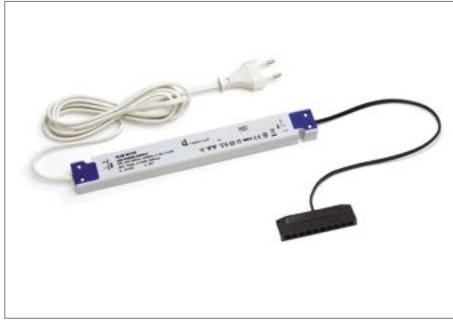

FLAT15/12R

with 10-ways Micro12 distributor

CE EAC □ ⊕ SELV 🏠

Code	Input	Output	Power
0852501	220-240Vac	12Vdc	15W

POWER CORD AND DISTRIBUTOR INCLUDED.

SLIM15/12R

with 12-ways Micro12 distributor

CE EAC □ ⊕ SELV 🏠

Code	Input	Output	Power
0861601	220-240Vac	12Vdc	15W

POWER CORD AND DISTRIBUTOR INCLUDED.

ST30/12R

with 10-ways Micro12 distributor

CE EAC □ ⊕ SELV 🏠

Code	Input	Output	Power
0859001	220-240Vac	12Vdc	30W

POWER CORD AND DISTRIBUTOR INCLUDED.

SLIM30/12R

with 10-ways Micro12 distributor

Code	Input	Output	Power
0866201	220-240Vac	12Vdc	30W

POWER CORD AND DISTRIBUTOR INCLUDED.

SL60/12R

with 10-ways Micro12 distributor

Code	Input	Output	Power
0851701	220-240Vac	12Vdc	60W

POWER CORD AND DISTRIBUTOR INCLUDED.

SLT60-12VFG-UN

with 9-ways Micro12 distributor

Code	Input	Output	Power
0867801	220-240Vac	12Vdc	60W

POWER CORD AND DISTRIBUTOR INCLUDED.

SLIM100/12R

with 10-ways Micro12 distributor