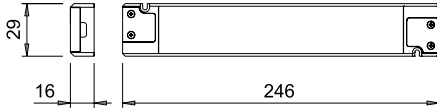

Code	Input	Output	Power
0861601	220-240Vac	12Vdc	15W

POWER CORD AND DISTRIBUTOR INCLUDED.

ST30/12R

with 10-ways Micro12 distributor

CE EAC □ ⊕ SELV 🏠

Code	Input	Output	Power
0859001	220-240Vac	12Vdc	30W

POWER CORD AND DISTRIBUTOR INCLUDED.

SLIM30/12R

with 10-ways Micro12 distributor

Code	Input	Output	Power
0866201	220-240Vac	12Vdc	30W

POWER CORD AND DISTRIBUTOR INCLUDED.

SL60/12R

with 10-ways Micro12 distributor

Code	Input	Output	Power
0851701	220-240Vac	12Vdc	60W