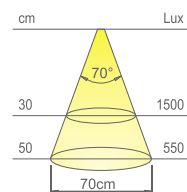

LGP LED module

Wiring:

2000mm

Application type:

under cabinet, under shelf

Installation:

surface

Colour appearance natural white
Colour temperature 4000 K
Luminous flux 275 lm
Luminous efficiency 55 lm/W
CRI Ra ≥ 80

Colour appearance warm white
Colour temperature 3100 K
Luminous flux 275 lm
Luminous efficiency 55 lm/W
CRI Ra ≥ 80

Colour appearance super warm white
Colour temperature 2800 K
Luminous flux 265 lm
Luminous efficiency 53 lm/W
CRI Ra ≥ 80