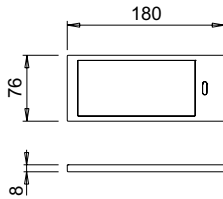

K-PAD
without switch

Code	Watt & Volt	Light colour
12589__N/1	5W @ 24Vdc	natural white
12589__B/1	5W @ 24Vdc	warm white
12589__B1/1	5W @ 24Vdc	super warm white

Code	Finish
05	aluminium
19	steel
46	black touch
54	white matt
55	lead

LED CONVERTER NOT INCLUDED. TO BE ORDERED SEPARATELY.

K-PAD is a surface luminaire for under cabinet lighting that integrates a special **LGP LED** cluster which offers a wide and diffused light projection.

For Tunable White versions, see the Tunable White & White Changeable collection catalogue.

K-PAD SDM
with master touchless switch

Code	Watt & Volt	Light colour
12589__N/2	5W @ 24Vdc	natural white
12589__B/2	5W @ 24Vdc	warm white
12589__B1/2	5W @ 24Vdc	super warm white

Code	Finish
05	aluminium
19	steel
46	black touch
54	white matt
55	lead

LED CONVERTER NOT INCLUDED. TO BE ORDERED SEPARATELY.

K-PAD SDM incorporates an electronic infrared switch that turns on, off and adjusts the luminous intensity of the luminaire.

SETS OF 2, 3, 4, 5 **K-PAD** AND POWER SUPPLY ARE AVAILABLE ON REQUEST.

FINISHES

For power supplies and accessories see page 46 or browse the Domus Extra catalogue.

¹ For UL-certified model codes, see the **American standard LED collection catalogue**, also available at www.domusline.com