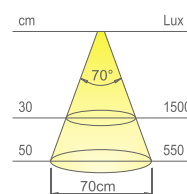

LGP LED module

Wiring:

2000mm

Application type:

under cabinet, under shelf

Installation:

surface

Colour appearance natural white
Colour temperature 4000 K
Luminous flux 275 lm
Luminous efficiency 55 lm/W
CRI Ra ≥ 80

Colour appearance warm white
Colour temperature 3100 K
Luminous flux 275 lm
Luminous efficiency 55 lm/W
CRI Ra ≥ 80

Colour appearance super warm white
Colour temperature 2800 K
Luminous flux 265 lm
Luminous efficiency 53 lm/W
CRI Ra ≥ 80