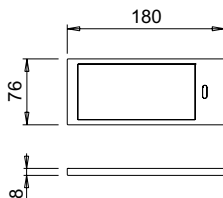

K-PAD
without switch

Code	Watt & Volt	Light colour
12589__N/1	5W @ 24Vdc	natural white
12589__B/1	5W @ 24Vdc	warm white
12589__B1/1	5W @ 24Vdc	super warm white

Code	Finish
05	aluminium
19	steel
46	black touch
54	white matt
55	lead

LED CONVERTER NOT INCLUDED. TO BE ORDERED SEPARATELY.

K-PAD is a surface luminaire for under cabinet lighting that integrates a special **LGP LED** cluster which offers a wide and diffused light projection.

For Tunable White versions, see the Tunable White & White Changeable collection catalogue.

K-PAD SDM
with master touchless switch

Code	Watt & Volt	Light colour
12589__N/2	5W @ 24Vdc	natural white
12589__B/2	5W @ 24Vdc	warm white
12589__B1/2	5W @ 24Vdc	super warm white

Code	Finish
05	aluminium
19	steel
46	black touch
54	white matt
55	lead

LED CONVERTER NOT INCLUDED. TO BE ORDERED SEPARATELY.

K-PAD SDM incorporates an electronic infrared switch that turns on, off and adjusts the luminous intensity of the luminaire.

SETS OF 2, 3, 4, 5 **K-PAD** AND POWER SUPPLY ARE AVAILABLE ON REQUEST.

FINISHES

For power supplies and accessories see page 46 or browse the Domus Extra catalogue.

¹ For UL-certified model codes, see the **American standard LED collection catalogue**, also available at www.domusline.com