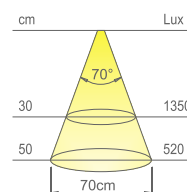

LGP LED module

Wiring:

2000mm

Application type:

under cabinet, under shelf

Installation:

surface

Colour appearance natural white
Colour temperature 4000 K
Luminous flux 275 lm
Luminous efficiency 55 lm/W
CRI Ra ≥ 80

Colour appearance warm white
Colour temperature 3100 K
Luminous flux 275 lm
Luminous efficiency 55 lm/W
CRI Ra ≥ 80

Colour appearance super warm white
Colour temperature 2800 K
Luminous flux 265 lm
Luminous efficiency 53 lm/W
CRI Ra ≥ 80