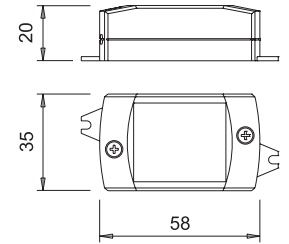

SL6/24D

for 24Vdc LED

Code	0846601
Input	220-240Vac
Output	24Vdc
Power	7.2W
Input wiring	2000mm power cord with Europlug
Output wiring	500mm cord with 6-way Micro24 female distributor

FLAT15/24D

for 24Vdc LED

Code	0846701
Input	220-240Vac
Output	24Vdc
Power	15W
Input wiring	2000mm power cord with Europlug
Output wiring	500mm cord with 6-way Micro24 female distributor

ST30/24D

for 24Vdc LED

Code	0859101
Input	220-240Vac
Output	24Vdc
Power	30W
Input wiring	2000mm power cord with Europlug
Output wiring	500mm cord with 10-way Micro24 female distributor