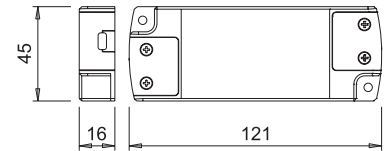

SL6/24D

for 24Vdc LED

Code	0846601
Input	220-240Vac
Output	24Vdc
Power	7.2W
Input wiring	2000mm power cord with Europlug
Output wiring	500mm cord with 6-way Micro24 female distributor

FLAT15/24D

for 24Vdc LED

Code	0846701
Input	220-240Vac
Output	24Vdc
Power	15W
Input wiring	2000mm power cord with Europlug
Output wiring	500mm cord with 6-way Micro24 female distributor

ST30/24D

for 24Vdc LED

Code	0859101
Input	220-240Vac
Output	24Vdc
Power	30W
Input wiring	2000mm power cord with Europlug
Output wiring	500mm cord with 10-way Micro24 female distributor