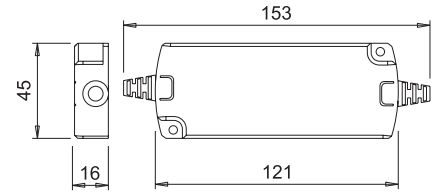

**FLAT15/24D IP44** CE ENE SELV IP44  
for 24Vdc LED

<b>Code</b>	0840101
<b>Input</b>	220-240Vac
<b>Output</b>	24Vdc
<b>Power</b>	15W
<b>Input wiring</b>	2000mm power cord with Europlug
<b>Output wiring</b>	500mm cord with 9-way Micro24 female distributor

**IP44 PROTECTION**  
FOR INSTALLATION  
IN BATHROOMS

**LE030/24D IP44** CE ENE SELV IP44  
for 24Vdc LED

<b>Code</b>	0856801P
<b>Input</b>	220-240Vac
<b>Output</b>	24Vdc
<b>Power</b>	30W
<b>Input wiring</b>	2000mm power cord with Europlug
<b>Output wiring</b>	500mm cord with 9-way Micro24 female distributor