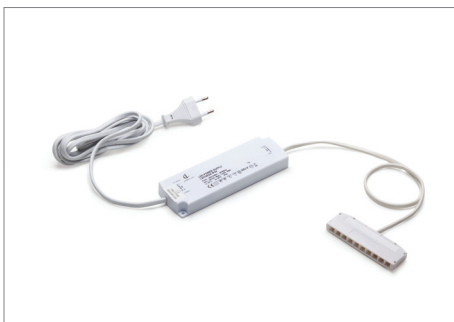

**FLAT15/24D IP44** CE ENE SELV IP44  
for 24Vdc LED

<b>Code</b>	0840101
<b>Input</b>	220-240Vac
<b>Output</b>	24Vdc
<b>Power</b>	15W
<b>Input wiring</b>	2000mm power cord with Europlug
<b>Output wiring</b>	500mm cord with 9-way Micro24 female distributor

**IP44 PROTECTION**  
FOR INSTALLATION  
IN BATHROOMS

**LE030/24D IP44** CE ENE SELV IP44  
for 24Vdc LED

<b>Code</b>	0856801P
<b>Input</b>	220-240Vac
<b>Output</b>	24Vdc
<b>Power</b>	30W
<b>Input wiring</b>	2000mm power cord with Europlug
<b>Output wiring</b>	500mm cord with 9-way Micro24 female distributor