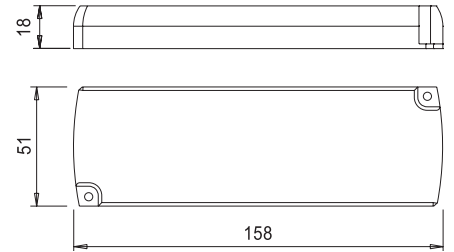

**FLAT15/24D IP44** CE ENE SELV IP44  
for 24Vdc LED

<b>Code</b>	0840101
<b>Input</b>	220-240Vac
<b>Output</b>	24Vdc
<b>Power</b>	15W
<b>Input wiring</b>	2000mm power cord with Europlug
<b>Output wiring</b>	500mm cord with 9-way Micro24 female distributor

**IP44 PROTECTION**  
FOR INSTALLATION  
IN BATHROOMS

**LE030/24D IP44** CE ENE SELV IP44  
for 24Vdc LED

<b>Code</b>	0856801P
<b>Input</b>	220-240Vac
<b>Output</b>	24Vdc
<b>Power</b>	30W
<b>Input wiring</b>	2000mm power cord with Europlug
<b>Output wiring</b>	500mm cord with 9-way Micro24 female distributor