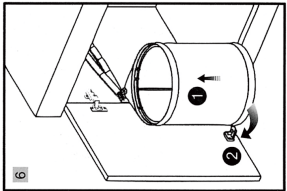

## Installation Instruction

It is important to select the correct door-mounting-bracket. Please use the metal bracket with 95 degrees hinges only! Please use the plastic bracket with all other, exceeding opening angles! This will ensure proper operation of your door and of your waste-bin.