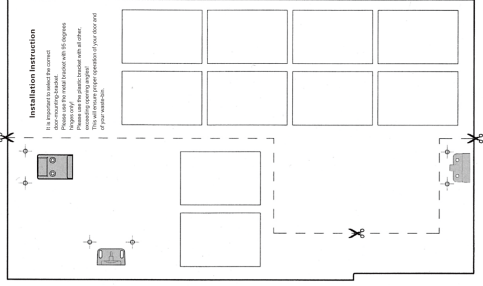

## Installation Instruction

It is important to select the correct door-mounting-bracket. Please use the metal bracket with 95 degrees hinges only! Please use the plastic bracket with all other, exceeding opening angles! This will ensure proper operation of your door and of your waste-bin.