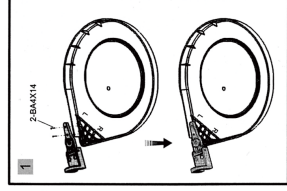

## Installation Instruction

It is important to select the correct door-mounting-bracket. Please use the metal bracket with 95 degrees hinges only! Please use the plastic bracket with all other, exceeding opening angles! This will ensure proper operation of your door and of your waste-bin.