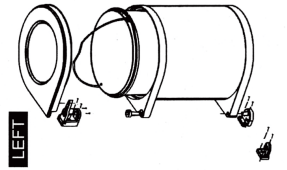

## Installation Instruction

It is important to select the correct door-mounting-bracket. Please use the metal bracket with 95 degrees hinges only! Please use the plastic bracket with all other, exceeding opening angles! This will ensure proper operation of your door and of your waste-bin.