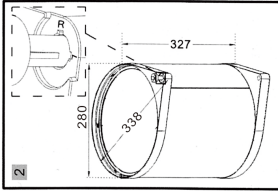

## Installation Instruction

It is important to select the correct door-mounting-bracket. Please use the metal bracket with 95 degrees hinges only! Please use the plastic bracket with all other, exceeding opening angles! This will ensure proper operation of your door and of your waste-bin.