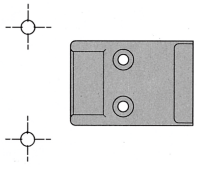

## Installation Instruction

It is important to select the correct door-mounting-bracket. Please use the metal bracket with 95 degrees hinges only! Please use the plastic bracket with all other, exceeding opening angles! This will ensure proper operation of your door and of your waste-bin.