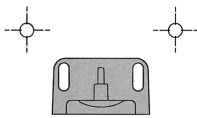

## Installation Instruction

It is important to select the correct door-mounting-bracket. Please use the metal bracket with 95 degrees hinges only! Please use the plastic bracket with all other, exceeding opening angles! This will ensure proper operation of your door and of your waste-bin.