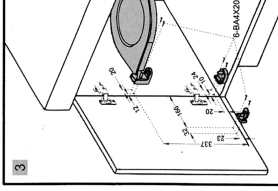

## Installation Instruction

It is important to select the correct door-mounting-bracket. Please use the metal bracket with 95 degrees hinges only! Please use the plastic bracket with all other, exceeding opening angles! This will ensure proper operation of your door and of your waste-bin.