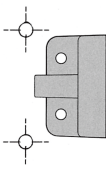

## Installation Instruction

It is important to select the correct door-mounting-bracket. Please use the metal bracket with 95 degrees hinges only! Please use the plastic bracket with all other, exceeding opening angles! This will ensure proper operation of your door and of your waste-bin.