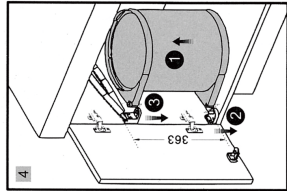

## Installation Instruction

It is important to select the correct door-mounting-bracket. Please use the metal bracket with 95 degrees hinges only! Please use the plastic bracket with all other, exceeding opening angles! This will ensure proper operation of your door and of your waste-bin.