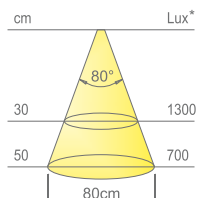

Colour appearance natural white
Colour temperature 4300 K
Luminous efficiency 85 lm/W
CRI Ra ≥ 80

Colour appearance warm white
Colour temperature 3100 K
Luminous efficiency 85 lm/W
CRI Ra ≥ 80

* values referring to ICY HE 1130mm