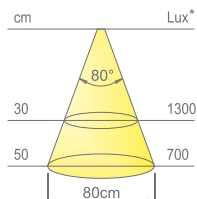

Colour appearance natural white
Colour temperature 4300 K
Luminous efficiency 85 lm/W
CRI Ra ≥ 80

Colour appearance warm white
Colour temperature 3100 K
Luminous efficiency 85 lm/W
CRI Ra ≥ 80

* values referring to ICY HE 1130mm