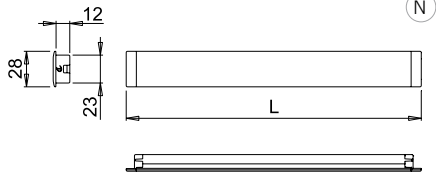

ICY is a symmetrically projecting profile for recessed installation. It can be combined with an electronic touch dimmer switch, and is ideal for installation under cabinets or shelves using a blind groove. Custom versions for through-milled grooves are available on request.

Colour appearance natural white
Colour temperature 4300 K
Luminous efficiency 85 lm/W
CRI Ra ≥ 80

Colour appearance warm white
Colour temperature 3100 K
Luminous efficiency 85 lm/W
CRI Ra ≥ 80

* values referring to ICY HE 1130mm

ICY HE

without switch

Code	Length	Watt & Volt	Light colour	Finish
1215805N/1/HE	380mm	3,4W @ 24Vdc	natural white	white
1215905N/1/HE	530mm	4,8W @ 24Vdc	natural white	white
1216005N/1/HE	830mm	7,7W @ 24Vdc	natural white	white
1216105N/1/HE	1130mm	10,6W @ 24Vdc	natural white	white
1215805B/1/HE	380mm	3,4W @ 24Vdc	warm white	white
1215905B/1/HE	530mm	4,8W @ 24Vdc	warm white	white
1216005B/1/HE	830mm	7,7W @ 24Vdc	warm white	white
1216105B/1/HE	1130mm	10,6W @ 24Vdc	warm white	white