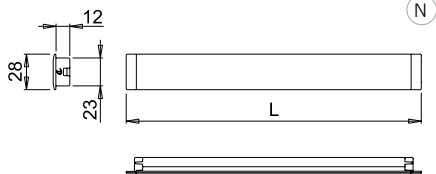

ICY HE

without switch

Code	Length	Watt & Volt	Light colour	Finish
1215805N/1/HE	380mm	3,4W @ 24Vdc	natural white	white
1215905N/1/HE	530mm	4,8W @ 24Vdc	natural white	white
1216005N/1/HE	830mm	7,7W @ 24Vdc	natural white	white
1216105N/1/HE	1130mm	10,6W @ 24Vdc	natural white	white
1215805B/1/HE	380mm	3,4W @ 24Vdc	warm white	white
1215905B/1/HE	530mm	4,8W @ 24Vdc	warm white	white
1216005B/1/HE	830mm	7,7W @ 24Vdc	warm white	white
1216105B/1/HE	1130mm	10,6W @ 24Vdc	warm white	white

CONVERTER NOT INCLUDED. TO BE ORDERED SEPARATELY.

N This drawing shows the profile's overall dimensions. See installation manual for more details.

FOR POWER SUPPLIES AND ACCESSORIES SEE PAGE 80.

FOR TUNABLE WHITE VERSIONS, SEE THE **DOMUS LINE TW CATALOGUE**.

ICY HE TD

with touch dimmer switch

Code	Length	Watt & Volt	Light colour	Finish
1215805N/HE	380mm	2,9W @ 24Vdc	natural white	white
1215905N/HE	530mm	4,3W @ 24Vdc	natural white	white
1216005N/HE	830mm	7,2W @ 24Vdc	natural white	white
1216105N/HE	1130mm	10,1W @ 24Vdc	natural white	white
1215805B/HE	380mm	2,9W @ 24Vdc	warm white	white
1215905B/HE	530mm	4,3W @ 24Vdc	warm white	white
1216005B/HE	830mm	7,2W @ 24Vdc	warm white	white
1216105B/HE	1130mm	10,1W @ 24Vdc	warm white	white

CONVERTER NOT INCLUDED. TO BE ORDERED SEPARATELY.

N This drawing shows the profile's overall dimensions. See installation manual for more details.

ICY HE
without switch

ICY HE has no electronic switch, and is turned on and off using an externally remote switch.