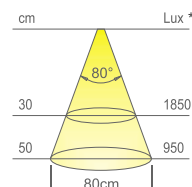

**Colour appearance** natural white  
**Colour temperature** 4000 K  
**Luminous efficiency** 75 lm/W  
**CRI** Ra ≥ 80

**Colour appearance** warm white  
**Colour temperature** 3000 K  
**Luminous efficiency** 75 lm/W  
**CRI** Ra ≥ 80