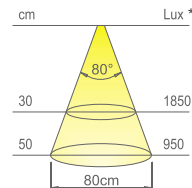

**Colour appearance** natural white  
**Colour temperature** 4000 K  
**Luminous efficiency** 75 lm/W  
**CRI** Ra ≥ 80

**Colour appearance** warm white  
**Colour temperature** 3000 K  
**Luminous efficiency** 75 lm/W  
**CRI** Ra ≥ 80