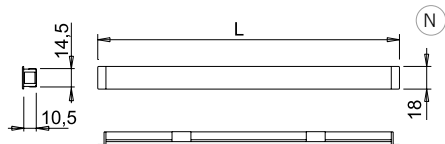

MICY SHE TD

with touch dimmer switch

Code	Length	Watt & Volt
1332201N/SHE	380mm	4,3W @ 24Vdc
1332301N/SHE	530mm	6,5W @ 24Vdc
1332401N/SHE	830mm	10,8W @ 24Vdc
1332501N/SHE	1130mm	15,1W @ 24Vdc

Code	Light colour*
N	natural white
B	warm white

ALIMENTATORE NON INCLUSO. DA ORDINARE SEPARATAMENTE.

^N This drawing shows the profile's overall dimensions. See installation manual for more details.

MICY SHE TD has an electronic touch dimmer switch, which adjusts the brightness and turns the luminaire on and off "at a touch".