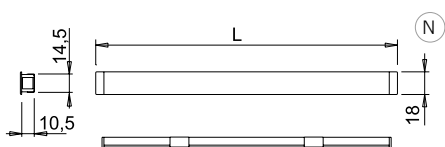

### MICY SHE TD

with touch dimmer switch

Code	Length	Watt & Volt
1332201N/SHE	380mm	4,3W @ 24Vdc
1332301N/SHE	530mm	6,5W @ 24Vdc
1332401N/SHE	830mm	10,8W @ 24Vdc
1332501N/SHE	1130mm	15,1W @ 24Vdc

Code	Light colour*
N	natural white
B	warm white

ALIMENTATORE NON INCLUSO. DA ORDINARE SEPARATAMENTE.

<sup>N</sup> This drawing shows the profile's overall dimensions. See installation manual for more details.

**MICY SHE TD** has an electronic touch dimmer switch, which adjusts the brightness and turns the luminaire on and off "at a touch".