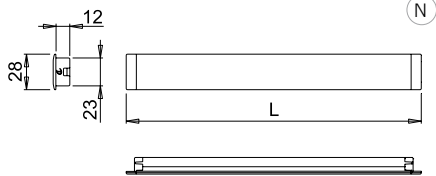

ICY HE

without switch

Code	Length	Watt & Volt	Light colour	Finish
1215805N/1/HE	380mm	3,4W @ 24Vdc	natural white	white
1215905N/1/HE	530mm	4,8W @ 24Vdc	natural white	white
1216005N/1/HE	830mm	7,7W @ 24Vdc	natural white	white
1216105N/1/HE	1130mm	10,6W @ 24Vdc	natural white	white
1215805B/1/HE	380mm	3,4W @ 24Vdc	warm white	white
1215905B/1/HE	530mm	4,8W @ 24Vdc	warm white	white
1216005B/1/HE	830mm	7,7W @ 24Vdc	warm white	white
1216105B/1/HE	1130mm	10,6W @ 24Vdc	warm white	white

CONVERTER NOT INCLUDED. TO BE ORDERED SEPARATELY.

N This drawing shows the profile's overall dimensions. See installation manual for more details.

FOR POWER SUPPLIES AND ACCESSORIES SEE PAGE 80.

FOR TUNABLE WHITE VERSIONS, SEE THE **DOMUS LINE TW CATALOGUE**.

ICY HE TD

with touch dimmer switch

Code	Length	Watt & Volt	Light colour	Finish
1215805N/HE	380mm	2,9W @ 24Vdc	natural white	white
1215905N/HE	530mm	4,3W @ 24Vdc	natural white	white
1216005N/HE	830mm	7,2W @ 24Vdc	natural white	white
1216105N/HE	1130mm	10,1W @ 24Vdc	natural white	white
1215805B/HE	380mm	2,9W @ 24Vdc	warm white	white
1215905B/HE	530mm	4,3W @ 24Vdc	warm white	white
1216005B/HE	830mm	7,2W @ 24Vdc	warm white	white
1216105B/HE	1130mm	10,1W @ 24Vdc	warm white	white

CONVERTER NOT INCLUDED. TO BE ORDERED SEPARATELY.

N This drawing shows the profile's overall dimensions. See installation manual for more details.

ICY HE
without switch

ICY HE has no electronic switch, and is turned on and off using an externally remote switch.