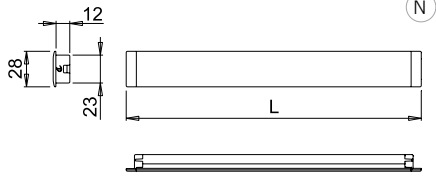

ICY is a symmetrically projecting profile for recessed installation. It can be combined with an electronic touch dimmer switch, and is ideal for installation under cabinets or shelves using a blind groove. Custom versions for through-milled grooves are available on request.

Colour appearance natural white
Colour temperature 4300 K
Luminous efficiency 85 lm/W
CRI Ra ≥ 80

Colour appearance warm white
Colour temperature 3100 K
Luminous efficiency 85 lm/W
CRI Ra ≥ 80

* values referring to ICY HE 1130mm

ICY HE

without switch

Code	Length	Watt & Volt	Light colour	Finish
1215805N/1/HE	380mm	3,4W @ 24Vdc	natural white	white
1215905N/1/HE	530mm	4,8W @ 24Vdc	natural white	white
1216005N/1/HE	830mm	7,7W @ 24Vdc	natural white	white
1216105N/1/HE	1130mm	10,6W @ 24Vdc	natural white	white
1215805B/1/HE	380mm	3,4W @ 24Vdc	warm white	white
1215905B/1/HE	530mm	4,8W @ 24Vdc	warm white	white
1216005B/1/HE	830mm	7,7W @ 24Vdc	warm white	white
1216105B/1/HE	1130mm	10,6W @ 24Vdc	warm white	white