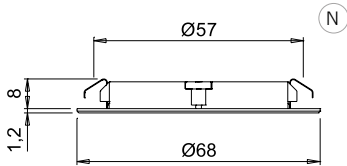

ATOM

Code	Watt & Volt	Light colour
12619__N	3W @ 24Vdc	natural white
12619__B	3W @ 24Vdc	warm white
12619__B1	3W @ 24Vdc	super warm white

LED CONVERTER NOT INCLUDED. TO BE ORDERED SEPARATELY.

SETS OF 2, 3, 4 OR 5 ATOM AND LED CONVERTER ARE AVAILABLE ON REQUEST.

Code	Finish
03	black
09	chrome plated
10	aluminium
17	satin nickel
54	matt white

N This drawing shows the spotlight's overall dimensions. See installation manual for more details.

ATOM is a spotlight designed for recessed installation in a **hole Ø57mm** just **8mm** deep. It is installed on wood panels with both through and blind holes. **ATOM incorporates a special LED module with LPG diffuser**, ensuring a uniform projection beam without the dot effect.

For Tunable White and White Changeable versions, consult the **Tunable White & White Changeable collection** catalogue also available on www.domusline.com.

Spacers are available on request for surface installation:

Code	Finish
20080__	see finishes codes

Inclined spacers are available on request for surface installation:

Code	Finish
20079__	see finishes codes

FINISHES

For LED converters and accessories see page 74 or consult the **Domus Extra catalogue** also available on www.domusline.com.

¹ For UL-certified model codes, see the **American standard LED collection catalogue**, also available at www.domusline.com