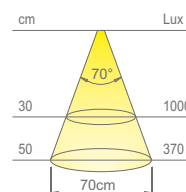

LGP LED module

Wiring:

2000mm

Application type:

universal

Installation:

recessed

Colour appearance natural white
Colour temperature 4000 K
Luminous flux 195 lm
Luminous efficiency 65 lm/W
CRI Ra ≥ 80

Colour appearance warm white
Colour temperature 3000 K
Luminous flux 180 lm
Luminous efficiency 60 lm/W
CRI Ra ≥ 80

Colour appearance super warm white
Colour temperature 2700 K
Luminous flux 180 lm
Luminous efficiency 60 lm/W
CRI Ra ≥ 80