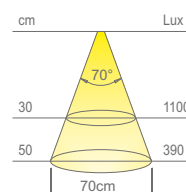

LGP LED module

Wiring:

2000mm

Application type:

universal

Installation:

recessed

Colour appearance natural white
Colour temperature 4000 K
Luminous flux 195 lm
Luminous efficiency 65 lm/W
CRI Ra ≥ 80

Colour appearance warm white
Colour temperature 3000 K
Luminous flux 180 lm
Luminous efficiency 60 lm/W
CRI Ra ≥ 80

Colour appearance super warm white
Colour temperature 2700 K
Luminous flux 180 lm
Luminous efficiency 60 lm/W
CRI Ra ≥ 80