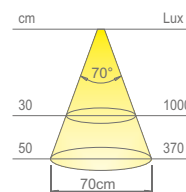

LGP LED module

Wiring:

2000mm

Application type:

universal

Installation:

recessed

Colour appearance natural white
Colour temperature 4000 K
Luminous flux 195 lm
Luminous efficiency 65 lm/W
CRI Ra ≥ 80

Colour appearance warm white
Colour temperature 3000 K
Luminous flux 180 lm
Luminous efficiency 60 lm/W
CRI Ra ≥ 80

Colour appearance super warm white
Colour temperature 2700 K
Luminous flux 180 lm
Luminous efficiency 60 lm/W
CRI Ra ≥ 80